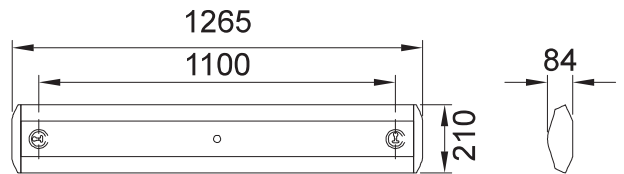

DIMENSIONI - DIMENSIONS

MODULI LED: Sorgente luminosa Moduli da 32LED protetti da cover in PMMA con testine e clip di bloccaggio.
Efficienza 152 lm/W @ 350mA T_j=25°C 4000°K. Flussi luminosi netti 3300-4400 lm con efficienza fino a 92 lm/W. Vita presunta 50.000h L70. Indice di resa cromatica Ra > 80

UNITA' DI ALIMENTAZIONE: Corrente di pilotaggio settabile a 350÷500mA con deep switch, fattore di potenza > 0,95 220÷240V/50-60Hz, lifetime 50.000 h @ T_c life. Morsetto di alimentazione ad inserzione rapida utilizzabile senza ausilio di utensili. A richiesta disponibile soluzione dimmerabile 1-10V , con sistema DALI o con emergenza.

LED MODULES: Light source modules of 32protected by PMMA cover with heads and locking clips. Efficiency 152 lm/W @ 350mA T_j = 25° C 4000° k. Net luminous flux 3300-4400 lm with efficiency up to 92 lm/W. Expected life 50,000 h L70. Colour rendering index Ra > 80.

SUPPLY UNIT: Drive current can be set to 350 ÷ 500mA with deep switch, power factor 0.95 220÷240V/50-60 Hz, lifetime 50,000 h @ T_c life. Power terminal for quick insertion can be used without any tools. Available upon request 1-10V dimmable solution, with DALI system or emergency.