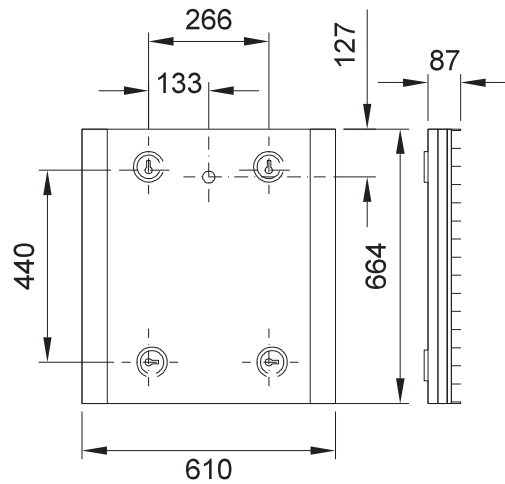

DIMENSIONI - DIMENSIONS

MODULI LED: Sorgente luminosa Moduli da 32LED protetti da cover in PMMA con testine e clip di bloccaggio.
Efficienza 152 lm/W @ 350mA T_j=25°C 4000°K. Flussi luminosi netti 3300-4400 lm con efficienza fino a 92 lm/W. Vita presunta 50.000h L70. Indice di resa cromatica Ra > 80

UNITA' DI ALIMENTAZIONE: Corrente di pilotaggio settabile a 350÷500mA con deep switch, fattore di potenza > 0,95 220÷240V/50-60Hz, lifetime 50.000 h @ T_c life. Morsetto di alimentazione ad inserzione rapida utilizzabile senza ausilio di utensili. A richiesta disponibile soluzione dimmerabile 1-10V , con sistema DALI o con emergenza.

LED MODULES: Light source modules of 32protected by PMMA cover with heads and locking clips. Efficiency 152 lm/W @ 350mA T_j = 25° C 4000° k. Net luminous flux 3300-4400 lm with efficiency up to 92 lm/W. Expected life 50,000 h L70. Colour rendering index Ra > 80.

SUPPLY UNIT: Drive current can be set to 350 ÷ 500mA with deep switch, power factor 0.95 220÷240V/50-60 Hz, lifetime 50,000 h @ T_c life. Power terminal for quick insertion can be used without any tools. Available upon request 1-10V dimmable solution, with DALI system or emergency.