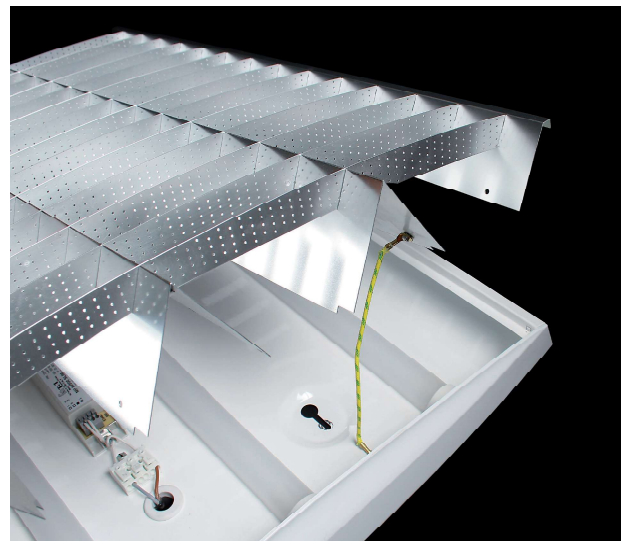

MODULI LED: Sorgente luminosa Moduli da 32LED protetti da cover in PMMA con testine e clip di bloccaggio.
Efficienza 152 lm/W @ 350mA T_j=25°C 4000°K. Flussi luminosi netti 3300-4400 lm con efficienza fino a 92 lm/W. Vita presunta 50.000h L70. Indice di resa cromatica Ra > 80

UNITA' DI ALIMENTAZIONE: Corrente di pilotaggio settabile a 350÷500mA con deep switch, fattore di potenza > 0,95 220÷240V/50-60Hz, lifetime 50.000 h @ T_c life. Morsetto di alimentazione ad inserzione rapida utilizzabile senza ausilio di utensili. A richiesta disponibile soluzione dimmerabile 1-10V , con sistema DALI o con emergenza.

LED MODULES: Light source modules of 32protected by PMMA cover with heads and locking clips. Efficiency 152 lm/W @ 350mA T_j = 25° C 4000° k. Net luminous flux 3300-4400 lm with efficiency up to 92 lm/W. Expected life 50,000 h L70. Colour rendering index Ra > 80.

SUPPLY UNIT: Drive current can be set to 350 ÷ 500mA with deep switch, power factor 0.95 220÷240V/50-60 Hz, lifetime 50,000 h @ T_c life. Power terminal for quick insertion can be used without any tools. Available upon request 1-10V dimmable solution, with DALI system or emergency.